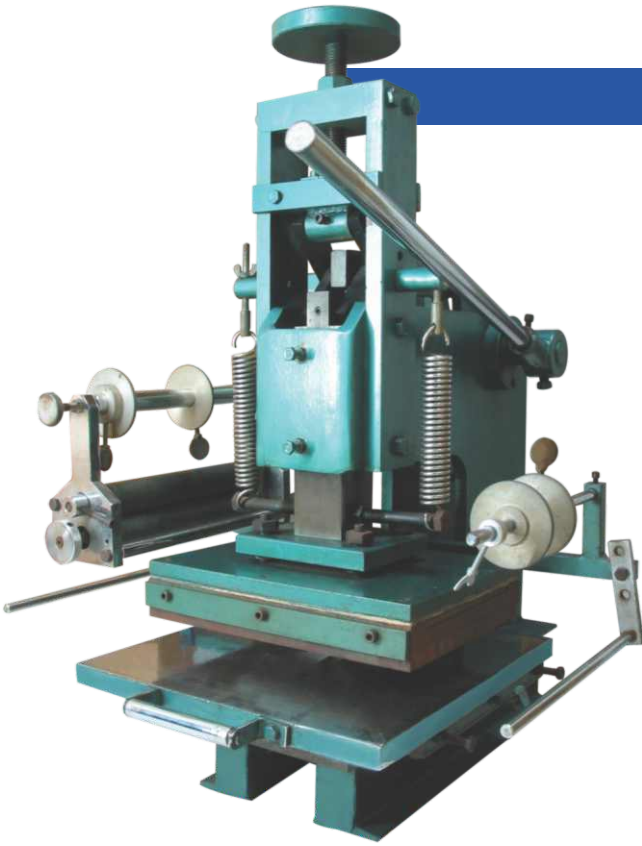

Hot Stamping

H-20 Manual Hot Stamping Machine

Model	Type H-20
Working Area	25 cm x 35 cm
Space Under Working Table	7 cm
Foil Pullness	Automatic
Max. Foil Fullness	40 cm
Voltage	1000 watts
Max. Temperature	400 C
Weight	300 kgs
Machine	110 x 100 x 11 cm