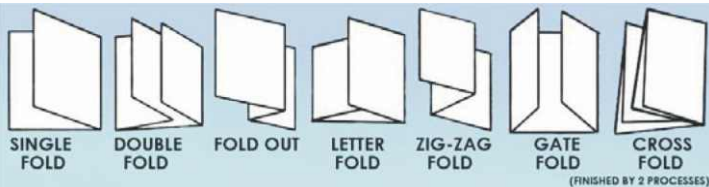

**SEVEN FOLDING TYPES
FOR WF-226, WF-230**