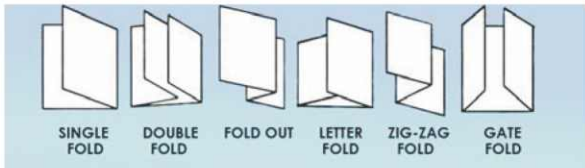

# Automatic Paper Folding Machine (FOR OFFICE)

- ◆ automatic friction feed system
- ◆ self adjusting with paper thickness
- ◆ load up to 500 sheets
- ◆ paper end of paper jam with stopping function and alarm of buzzer (for #WF-220 only)
- ◆ simple adjustments for paper size
- ◆ easy to use
- ◆ start-stop switch