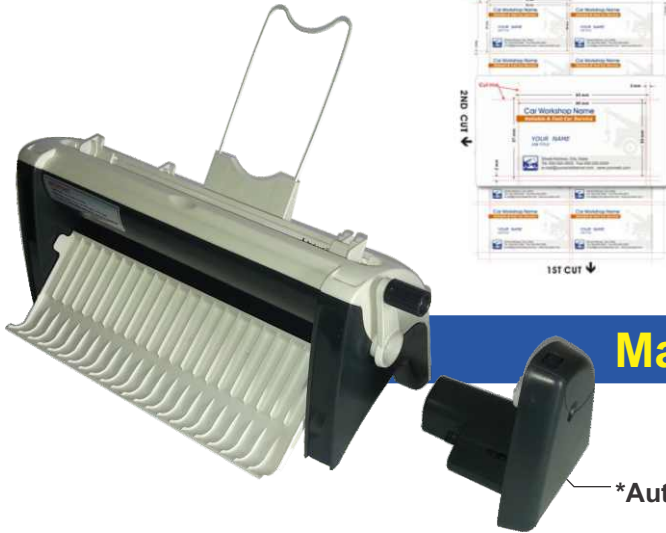

Desktop Electric Business Card Slitter

- User-friendly operation, economical & long life with low maintenance
- Light weight & compact design for home or office use
- Optional cutting for bleed or non-bleed, electrical & manual models

Bleed Cutting
Finish Card Size: 90 x 54mm

Manual Business Card Slitter

*Automatic Module is optional

| | Manual Business Card Slitter | Desktop Electric Business Card Slitter |
|----------------------------|--|--|
| Paper Handling | Manual Feed | |
| Sheet Feeder Capacity | Maximum 1 Sheet for each Slot | |
| Acceptable Paper Size | A4 (210 x 297mm), Letter (8.5" x 11") | |
| Acceptable Paper Type | Glossy Paper, Photo Paper, Magnetic Paper, Plain Paper, Coated Paper | |
| Acceptable Paper Weight | 150 - 300g/m ² | |
| Acceptable Paper Thickness | Under 0.3mm or 300gsm | |
| Feed Speed | 4-6 Sheets/Min <i>** depending on paper thickness **</i> | |
| Card Size | Name Card Size: 90(W) x 54(H)mm, 90(W) x 50(H)mm, 85(W) x 54(H)mm <i>** customized size available upon request **</i> | |
| Machine Size | 14.5(W) x 36.7(L) x 15.5(H)cm | 11(W) x 35.5(L) x 14.2(H)cm |
| Weight | 1.7kgs | 1.8kgs |

Professional Rotary Trimmer

- High quality & professional style for heavy-duty use
- Ideal for left or right handed use
- Suitable for wide range of paper size (up to 150cm) & materials, such as laminated materials
- Built in transparent clamp strip for firm grip & clear view of cut path
- English/Metric/Degree measurements
- Optional extra trimmer stand for MD-Series